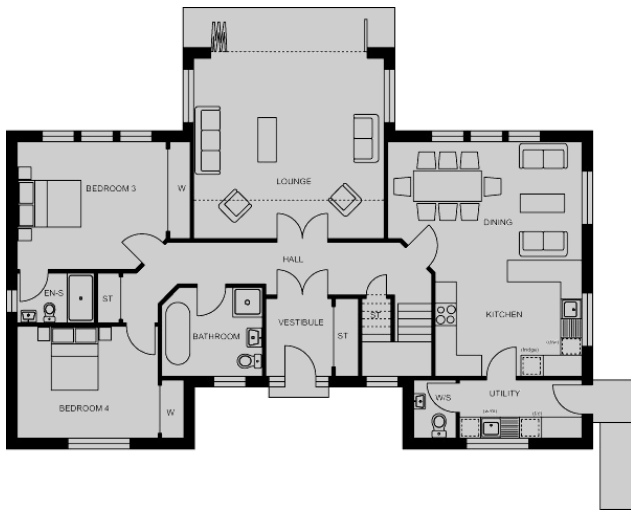

# AUSKERRY

1.5 Storey

5 Bedroom home with vaulted lounge

rooms	metre	feet
lounge	5.4 x 5.1	17'9 x 16'9
kitchen / dining / family	6.6 x 5.6	21'8 x 18'4
bedroom 3	4.3 x 3.6	14'1 x 11'10
bedroom 4	4.1 x 3.2	13'5 x 10'6

rooms	metre	feet
bedroom 1	4.2 x 3.5	13'9 x 11'6
bedroom 2	4.3 x 3.0	14'1 x 9'10
bedroom 5	4.2 x 2.7	13'11 x 8'10
sitting area	5.4 x 2.0	17'9 x 6'7

01463 611050

PtarmiganHomes.com