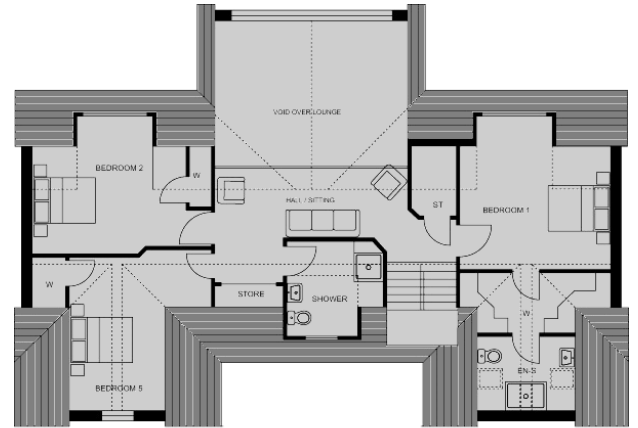

# AUSKERRY

1.5 Storey

5 Bedroom home with vaulted lounge

rooms	metre	feet
lounge	5.4 x 5.1	17'9 x 16'9
kitchen / dining / family	6.6 x 5.6	21'8 x 18'4
bedroom 3	4.3 x 3.6	14'1 x 11'10
bedroom 4	4.1 x 3.2	13'5 x 10'6

rooms	metre	feet
bedroom 1	4.2 x 3.5	13'9 x 11'6
bedroom 2	4.3 x 3.0	14'1 x 9'10
bedroom 5	4.2 x 2.7	13'11 x 8'10
sitting area	5.4 x 2.0	17'9 x 6'7

01463 611050

PtarmiganHomes.com