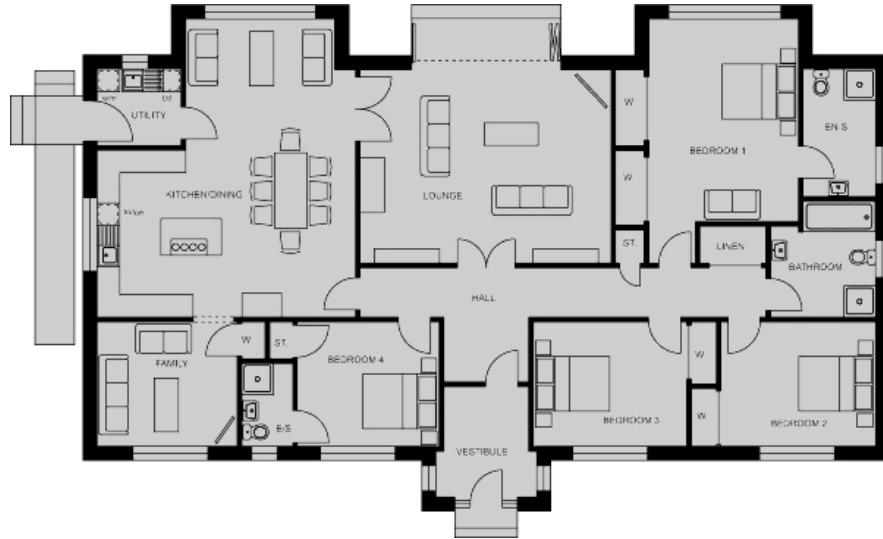

# BERNERAY

1.0 Storey  
4 Bedroom home

rooms	metre	feet	rooms	metre	feet
lounge	6.0 x 4.6	19'8 x 15'1	bedroom 1	4.8 x 3.6	15'9 x 11'10
kitchen / dining	6.2 x 5.9	20'4 x 19'4	bedroom 2	3.7 x 3.0	12'2 x 9'10
Family	3.4 x 3.0	11'2 x 9'10	bedroom 3	3.7 x 3.0	12'10 x 9'10
			bedroom 4	3.4 x 3.0	11'2 x 9'10