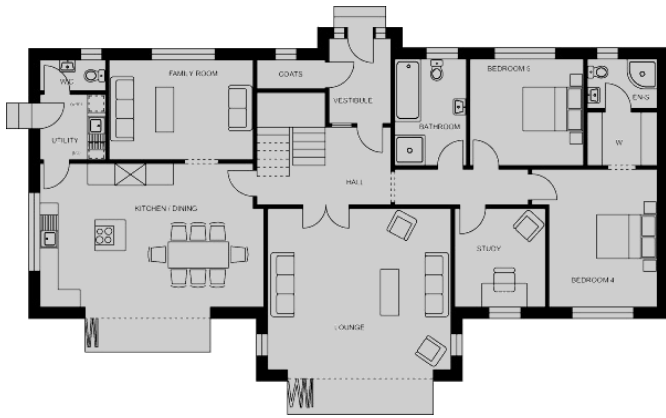

BUTE

1.5 Storey

5 Bedroom home with separate study

rooms	metre	feet
lounge	5.4 x 4.7	17'9 x 15'5
kitchen / dining	6.5 x 4.2	21'4 x 13'9
family	4.2 x 2.9	13'9 x 9'6
bedroom 4	4.0 x 3.2	13'3 x 10'6
bedroom 5	3.3 x 3.0	10'10 x 10'0
study	2.8 x 2.6	9'2 x 8'6

rooms	metre	feet
bedroom 1	4.6 x 3.8	15'1 x 12'6
bedroom 2	4.7 x 3.8	15'5 x 12'6
bedroom 3	3.6 x 2.9	11'10 x 9'6
sitting area	5.4 x 2.7	17'9 x 8'10

01463 611050

PtarmiganHomes.com