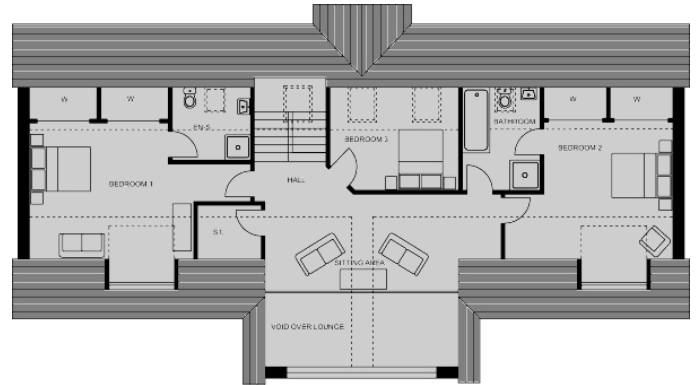

BUTE

1.5 Storey

5 Bedroom home with separate study

rooms	metre	feet
lounge	5.4 x 4.7	17'9 x 15'5
kitchen / dining	6.5 x 4.2	21'4 x 13'9
family	4.2 x 2.9	13'9 x 9'6
bedroom 4	4.0 x 3.2	13'3 x 10'6
bedroom 5	3.3 x 3.0	10'10 x 10'0
study	2.8 x 2.6	9'2 x 8'6

rooms	metre	feet
bedroom 1	4.6 x 3.8	15'1 x 12'6
bedroom 2	4.7 x 3.8	15'5 x 12'6
bedroom 3	3.6 x 2.9	11'10 x 9'6
sitting area	5.4 x 2.7	17'9 x 8'10

01463 611050

PtarmiganHomes.com