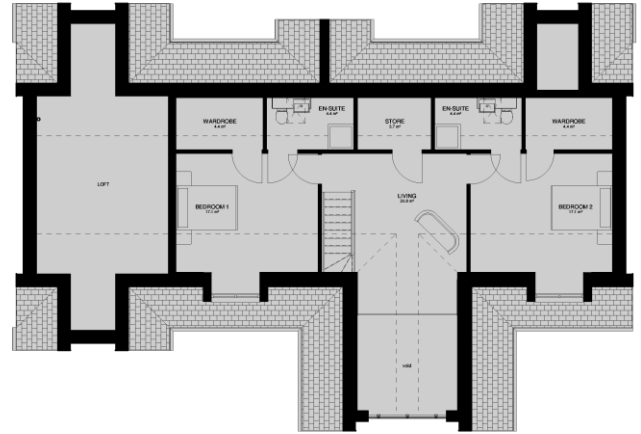

GRIMSAY

1.5 Storey

5 Bedroom home with separate study

rooms	metre	feet
lounge	5.3 x 3.9	17'4 x 12'8
kitchen	4.1 x 4.0	13'5 x 13'1
dining / family	8.0 x 4.0	26'2 x 13'1
study	3.8 x 2.7	12'5 x 8'9
bedroom 3	3.5 x 3.5	11'5 x 11'5
bedroom 4	3.5 x 3.2	11'5 x 10'5
bedroom 5	3.5 x 2.8	11'5 x 9'2

rooms	metre	feet
bedroom 1	4.4 x 3.7	14'4 x 12'1
bedroom 2	4.4 x 3.7	14'4 x 12'1
sitting area	5.0 x 3.5	16'4 x 11'5

01463 611050

PtarmiganHomes.com