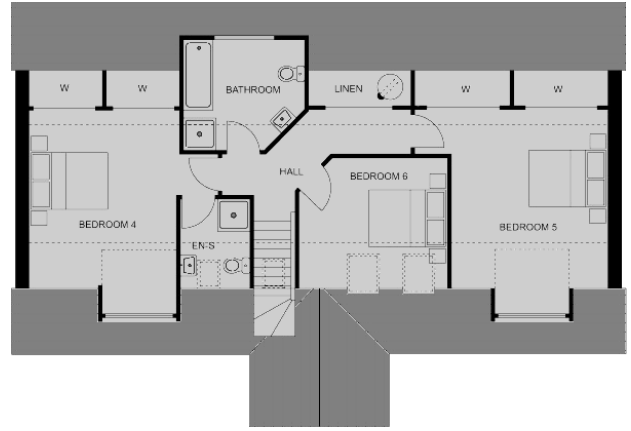

KERRERA

1.5 Storey
6 bedroom house

rooms	metre	feet
lounge	5.5 x 4.4	18'0 x 14'5
dining / kitchen	7.2 x 3.3	23'7 x 10'9
bedroom 1	4.4 x 3.6	14'5 x 12'0
bedroom 2	4.4 x 3.9	14'5 x 12'9
bedroom 3 / study	3.7 x 3.2	12'2 x 10'6

rooms	metre	feet
bedroom 4	3.4 x 3.3	11'2 x 10'9
bedroom 5	3.4 x 3.0	11'2 x 9'10
bedroom 6	3.3 x 2.8	10'10 x 9'2

01463 611050

PtarmiganHomes.com