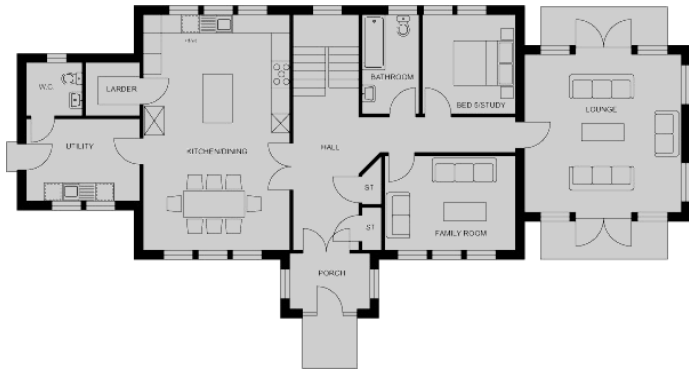

MONCRIEFFE

1.75 Storey

5 Bedroom home with sunroom style lounge

rooms	metre	feet
lounge	4.8 x 4.8	15'9 x 15'9
kitchen / dining	7.2 x 4.5	23'7 x 14'9
family	4.0 x 2.9	13'1 x 9'6
bed 5 / study	3.0 x 2.9	9'10 x 9'5

rooms	metre	feet
bedroom 1	4.5 x 3.7	14'9 x 12'0
bedroom 2	4.5 x 3.5	14'9 x 11'4
bedroom 3	4.7 x 3.2	15'5 x 10'6
bedroom 4	4.7 x 3.2	15'5 x 10'6

01463 611050

PtarmiganHomes.com