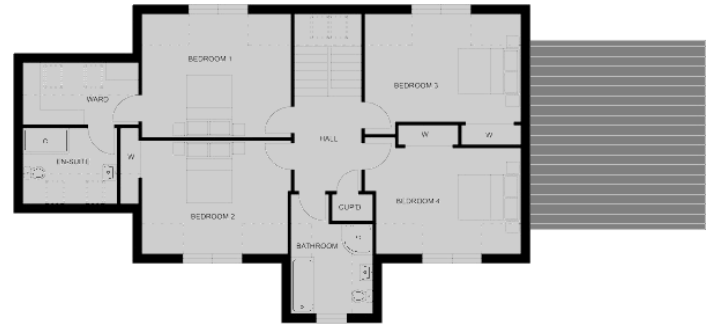

MONCRIEFFE

1.75 Storey

5 Bedroom home with sunroom style lounge

rooms	metre	feet
lounge	4.8 x 4.8	15'9 x 15'9
kitchen / dining	7.2 x 4.5	23'7 x 14'9
family	4.0 x 2.9	13'1 x 9'6
bed 5 / study	3.0 x 2.9	9'10 x 9'5

rooms	metre	feet
bedroom 1	4.5 x 3.7	14'9 x 12'0
bedroom 2	4.5 x 3.5	14'9 x 11'4
bedroom 3	4.7 x 3.2	15'5 x 10'6
bedroom 4	4.7 x 3.2	15'5 x 10'6

01463 611050

PtarmiganHomes.com