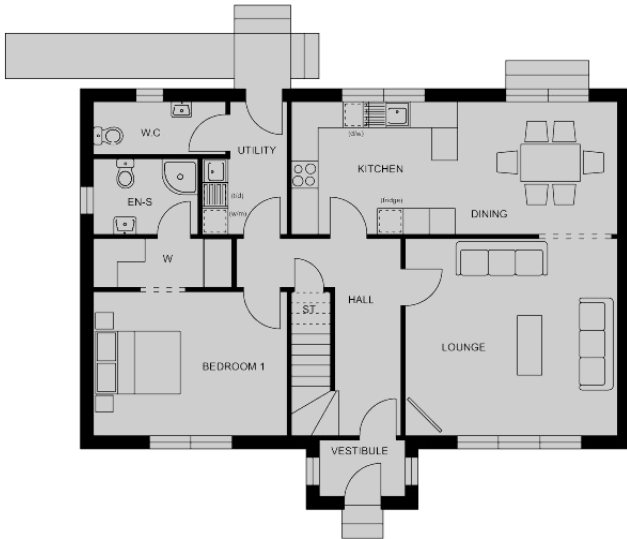

SCALPAY

1.5 Storey
4 Bedroom home

rooms	metre	feet
loungue	4.6 x 4.2	15'1 x 14'0
kitchen / dining	7.1 x 2.8	23'3 x 9'3
bedroom 1	4.2 x 3.1	13'9 x 10'3

rooms	metre	feet
bedroom 2	4.2 x 3.8	13'9 x 12'6
bedroom 3	3.8 x 3.0	12'6 x 9'10
bedroom 4	2.9 x 2.7	9'8 x 8'10