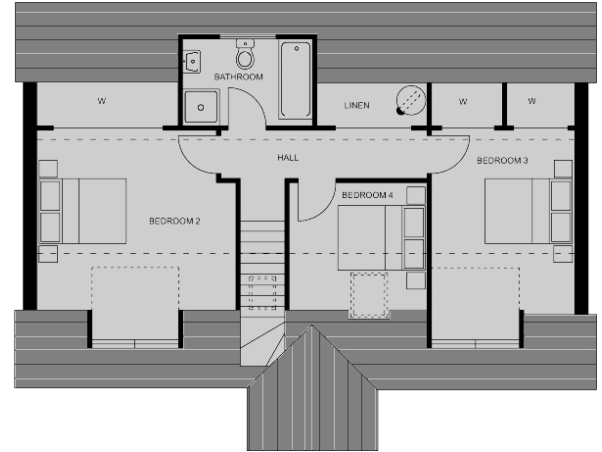

SCALPAY

1.5 Storey
4 Bedroom home

rooms	metre	feet
loungue	4.6 x 4.2	15'1 x 14'0
kitchen / dining	7.1 x 2.8	23'3 x 9'3
bedroom 1	4.2 x 3.1	13'9 x 10'3

rooms	metre	feet
bedroom 2	4.2 x 3.8	13'9 x 12'6
bedroom 3	3.8 x 3.0	12'6 x 9'10
bedroom 4	2.9 x 2.7	9'8 x 8'10