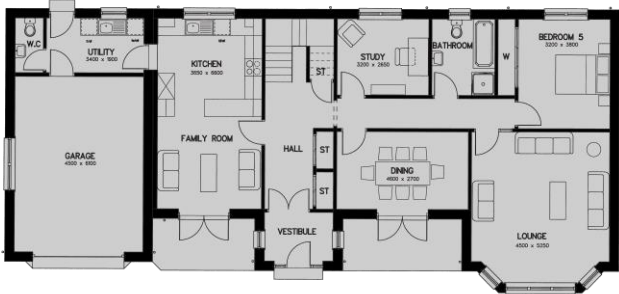

# SHETLAND

1.75 Storey

5 Bedroom executive family home

rooms	metre	feet
lounge	5250 x 4500	17'3 x 14'9
kitchen / family	6600 x 3650	21'8 x 12'0
dining	4600 x 2700	15'1 x 8'10
study	3200 x 2650	10'6 x 8'8
bedroom 5	3800 x 3200	12'6 x 10'6
garage	6100 x 4500	20'0 x 14'9

rooms	metre	feet
bedroom 1	4800 x 4200	15'9 x 13'9
bedroom 2	4600 x 3200	15'1 x 10'6
bedroom 3	3580 x 3250	11'9 x 10'8
bedroom 4	3580 x 3250	11'9 x 10'8

01463 611050

PtarmiganHomes.com