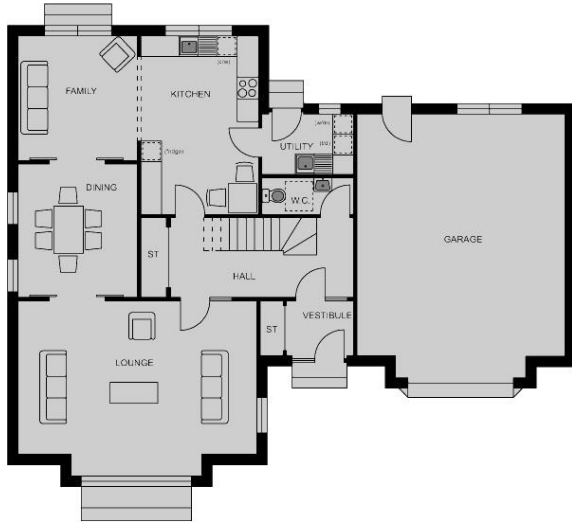

TIREE

1.5 Storey

4 bedroom house with attached double garage

rooms	metre	feet
lounge	6.6 x 4.2	21'8 x 13'9
kitchen	4.8 x 3.2	15'11 x 10'6
dining	3.6 x 3.3	11'10 x 10'10
family	3.4 x 3.3	11'2 x 10'10
garage	5.7 x 6.6	18'8 x 21'8

rooms	metre	feet
bedroom 1	5.7 x 5.2	18'8 x 17'1
bedroom 2	4.0 x 3.9	13'1 x 12'9
bedroom 3	3.5 x 3.1	11'6 x 10'2
bedroom 4	3.3 x 2.9	10'10 x 9'6

01463 611050

PtarmiganHomes.com