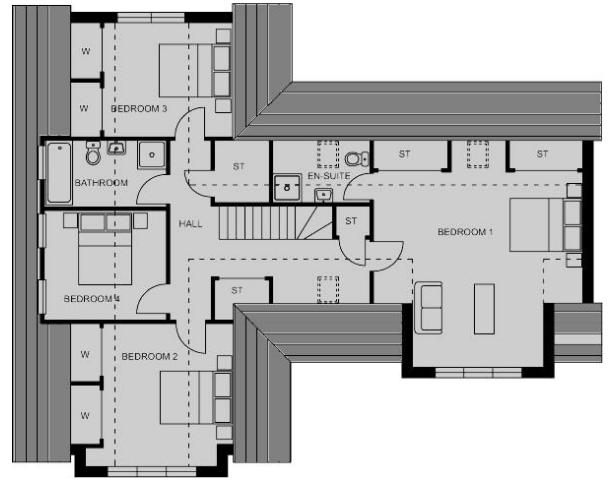

TIREE

1.5 Storey

4 bedroom house with attached double garage

rooms	metre	feet
lounge	6.6 x 4.2	21'8 x 13'9
kitchen	4.8 x 3.2	15'11 x 10'6
dining	3.6 x 3.3	11'10 x 10'10
family	3.4 x 3.3	11'2 x 10'10
garage	5.7 x 6.6	18'8 x 21'8

rooms	metre	feet
bedroom 1	5.7 x 5.2	18'8 x 17'1
bedroom 2	4.0 x 3.9	13'1 x 12'9
bedroom 3	3.5 x 3.1	11'6 x 10'2
bedroom 4	3.3 x 2.9	10'10 x 9'6

01463 611050

PtarmiganHomes.com